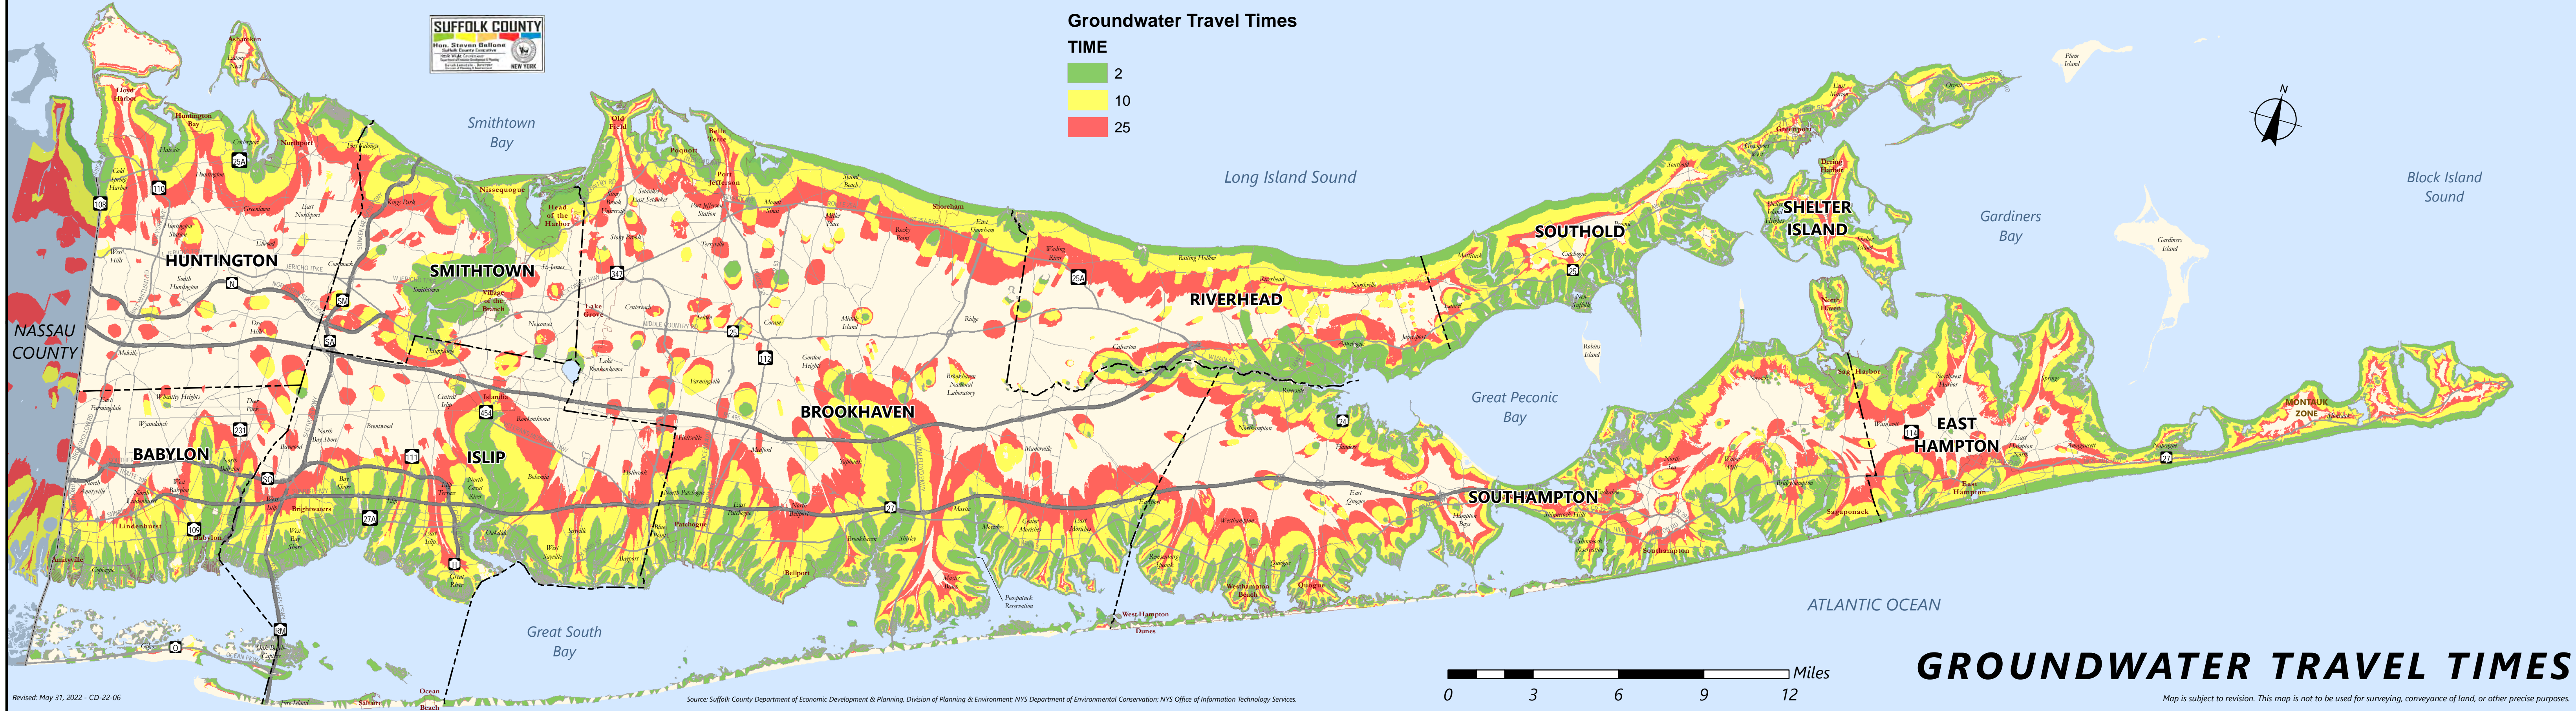

SUFFOLK COUNTY, NEW YORK

Legend

Groundwater Travel Times

TIME

GROUNDWATER TRAVEL TIMES